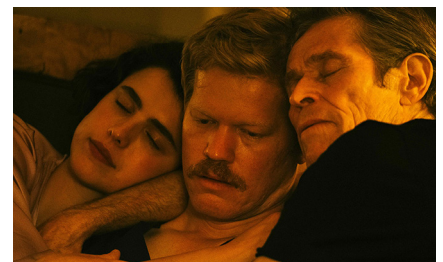

Kinds of Kindness

The Bikeriders (15, 1h56m)

Set in Midwest USA in the 1960s, this drama follows motorcycle club The Vandals, and stars Jodie Comer, Austin Butler and Tom Hardy.